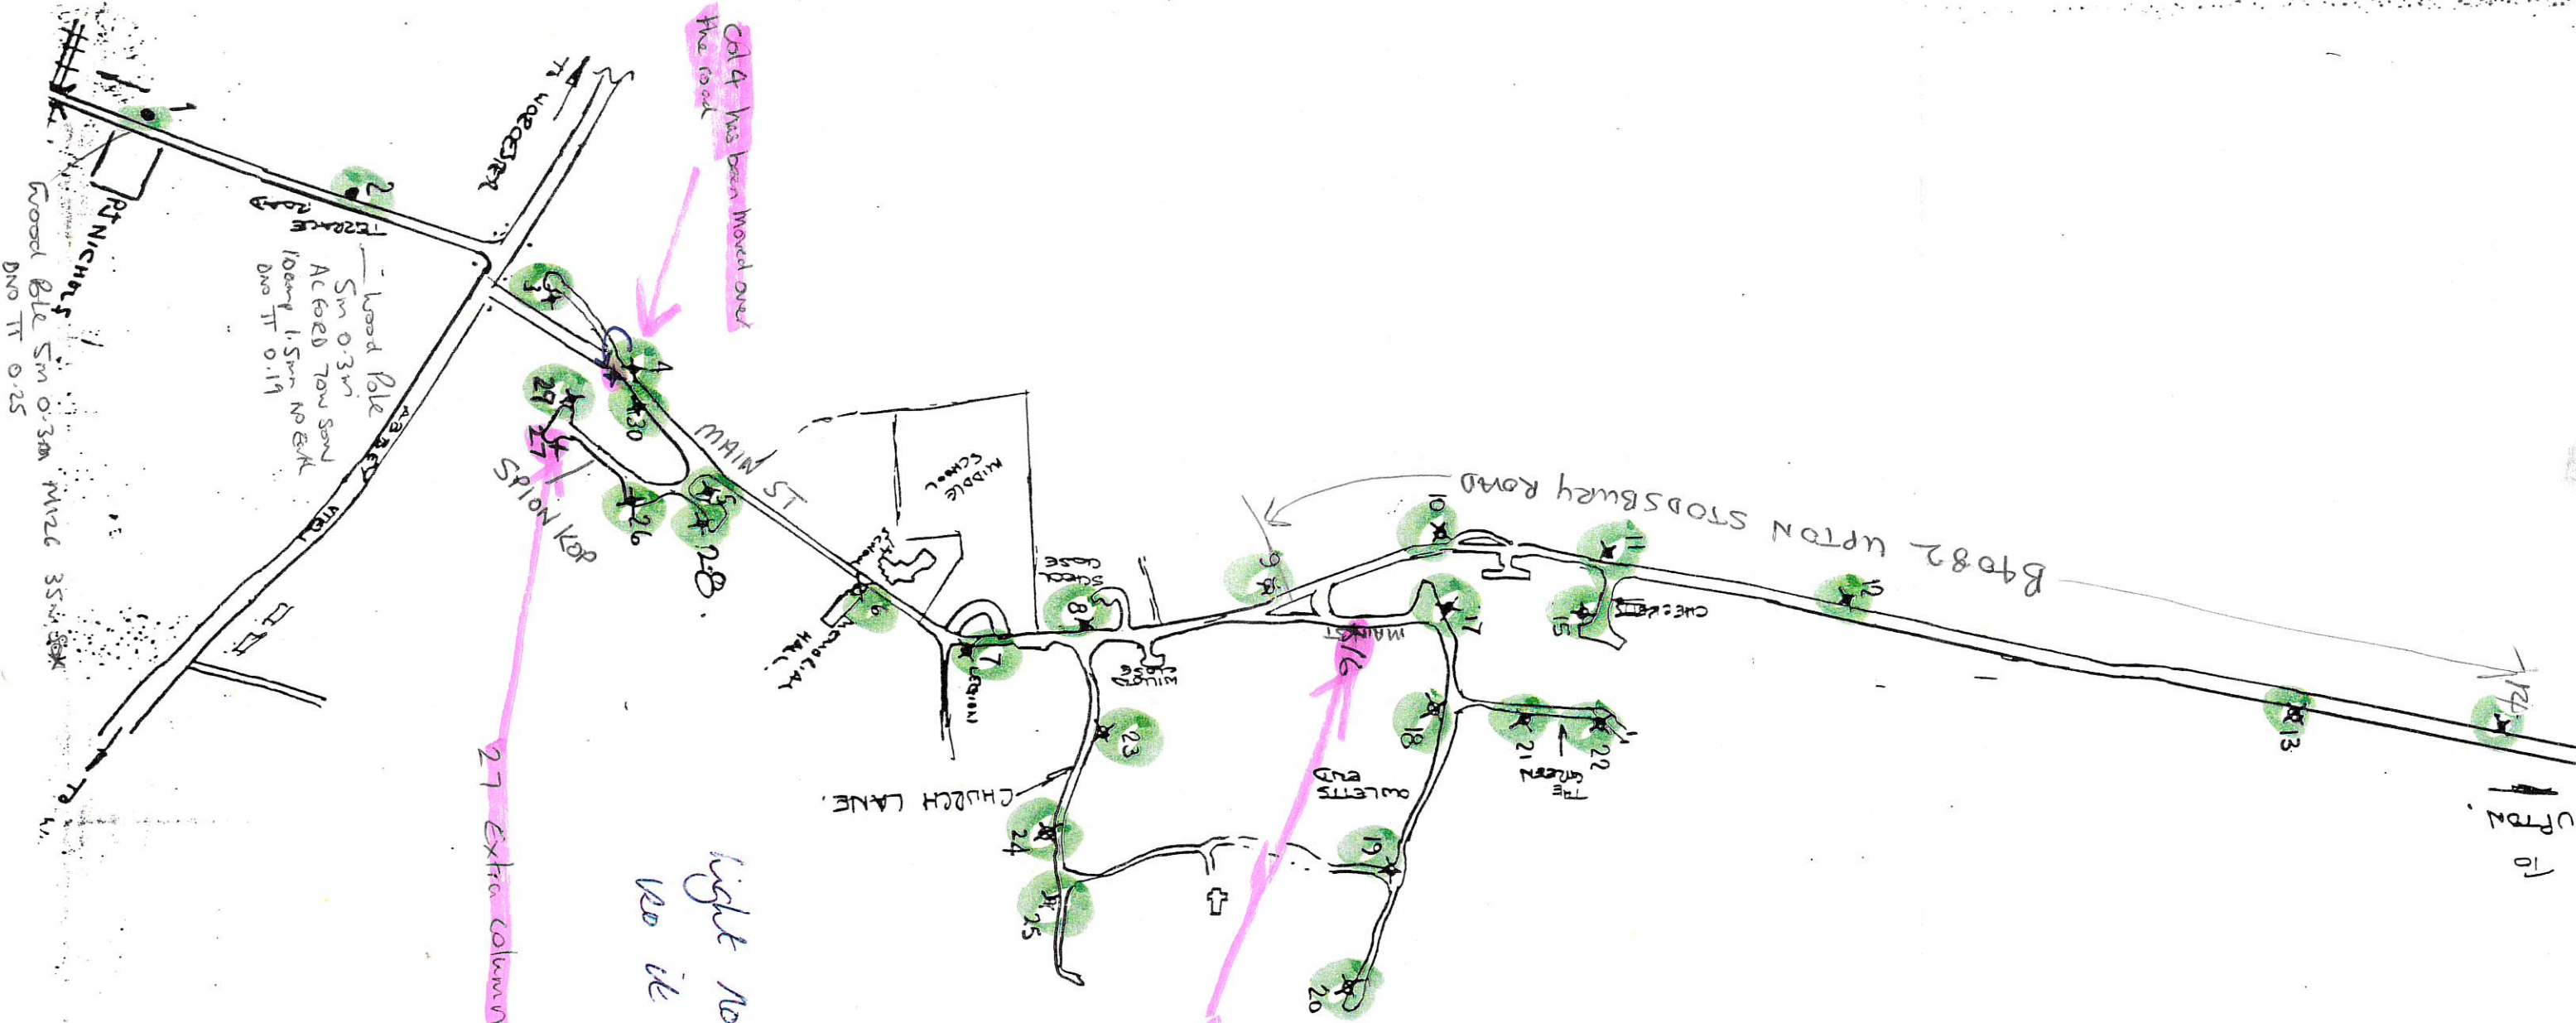

Ford ~ wdv + coker
Fu.

16 Has had power supply at top of pole disconnected. Could do with removing this light + bracket from pole

light no 28 is currently in-repair break, see it has been given the no 28.

27 Extra column